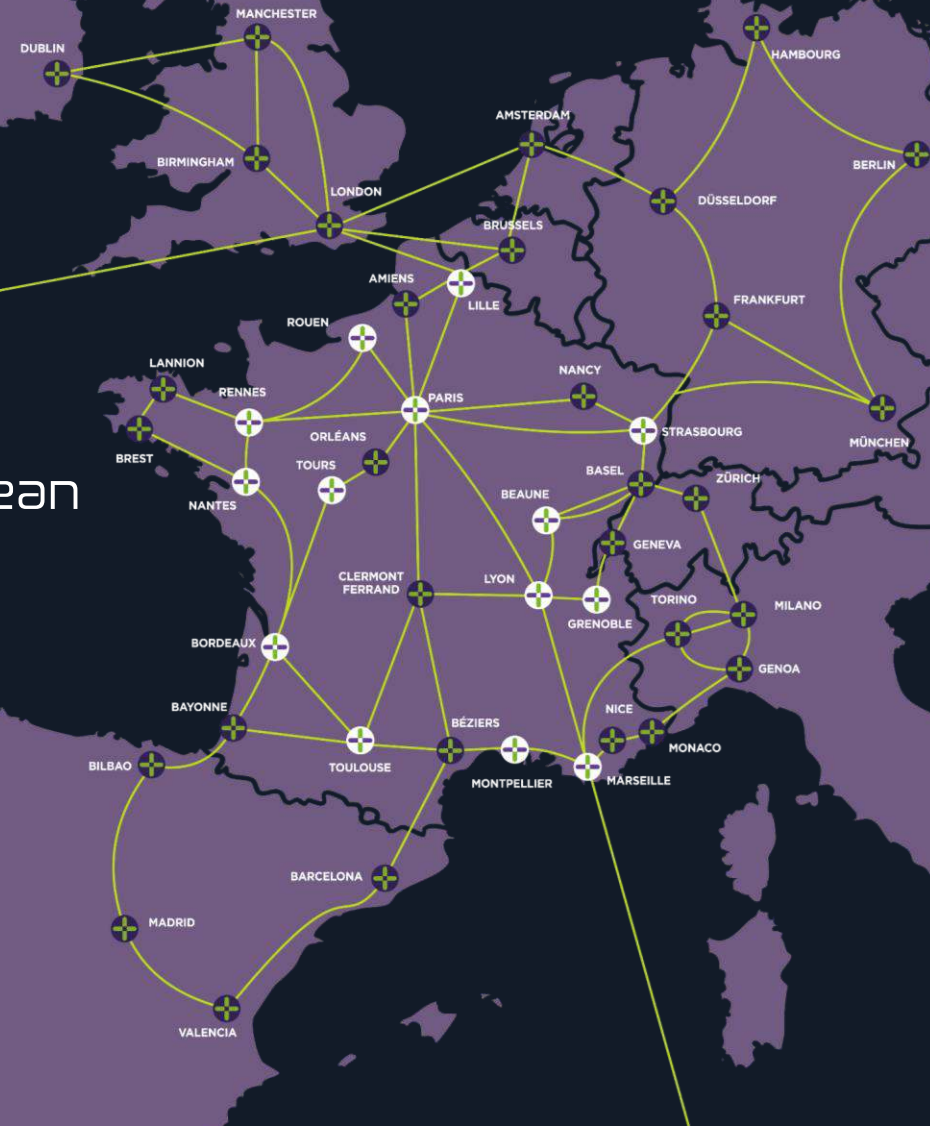

7 reasons to choose us

1. **1 Route DIVERSITY**
   Allowing bespoke solutions
2. **2 Extensive network COVERAGE**
   Our network continuously evolves to meet your expectations and anticipate your needs
3. **3 Bandwidth SCALABILITY**
   Native transport from 1 Gbps to 400 Gbps
4. **4 NEUTRAL infrastructure carrier**
   Our network is 100% owned
5. **5 MODERN**
   Sipartech provides the latest generation of optical fibre, allowing a high transmission capacity
6. **6 Network SUPERVISION**
   In option, fibres can be H24 monitored to be warned in realtime of fault's location
7. **7 Network operations CENTERS**
   2 NOCs – 24 / 7 / 365

sipartech

Connecting major European datacenters.

We invest in our network to create bespoke solutions that meet your needs.