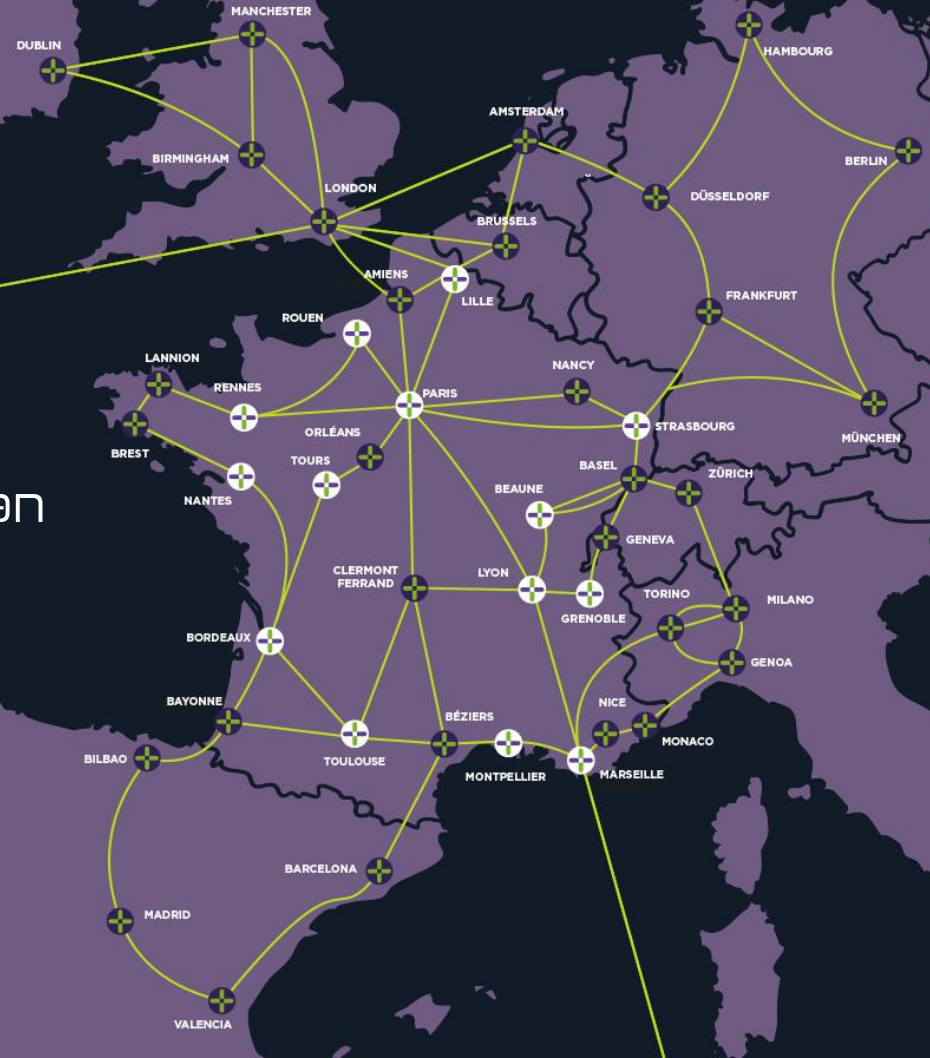

7 reasons to choose us

1. **1 Route DIVERSITY**
   Allowing bespoke solutions
2. **2 Extensive network COVERAGE**
   Our network continuously evolves to meet your expectations and anticipate your needs
3. **3 Bandwidth SCALABILITY**
   Native transport from 1 Gbps to 400 Gbps
4. **4 NEUTRAL infrastructure carrier**
   Our network is 100% owned
5. **5 MODERN**
   Sipartech provides the latest generation of optical fibre, allowing a high transmission capacity
6. **6 Network SUPERVISION**
   In option, fibres can be H24 monitored to be warned in realtime of fault's location
7. **7 Network operations CENTERS**
   2 NOCs – 24 / 7 / 365

sipartech

Connecting major European datacenters.

We invest in our network to create bespoke solutions that meet your needs.